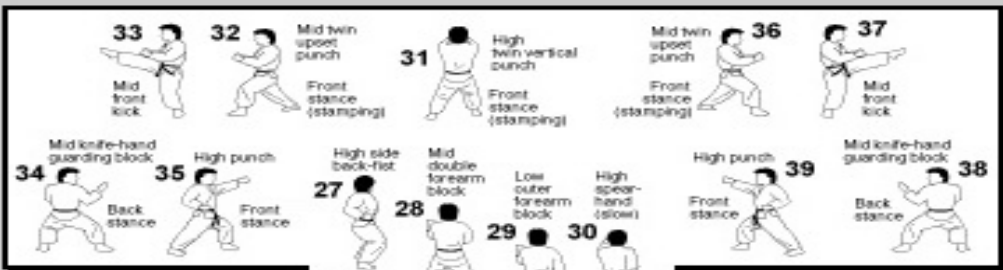

광계

KWANG-GAE

The 19th king of the Koryuro Dynasty. He recovered all the lost territories including the greater part of Manchuria. The foot diagram represents the expansion and recovery of the lost territory. (39 movements)